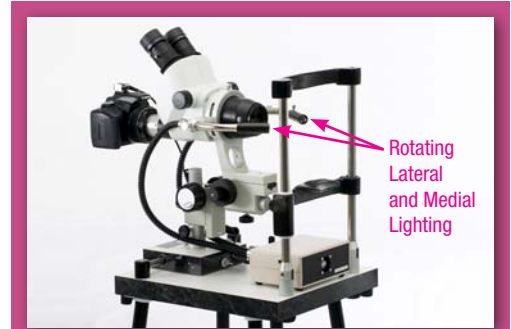

Rotating
Lateral
and Medial
Lighting