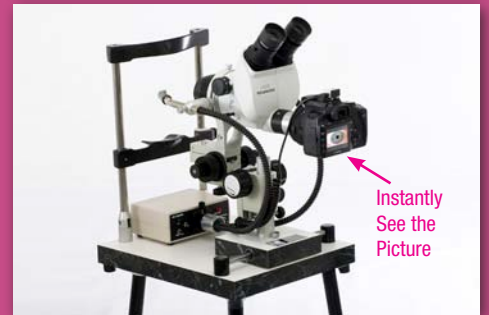

Instantly
See the
Picture